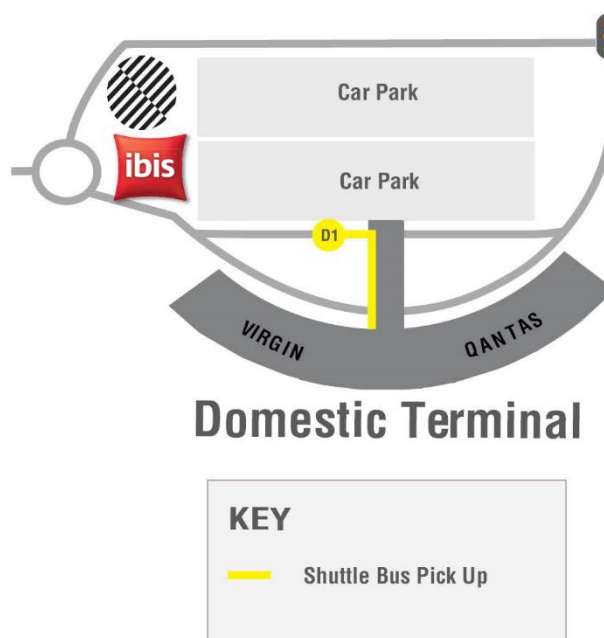

NOVOTEL BRISBANE AIRPORT SHUTTLE SERVICES AND TRANSFERS

Redy2Go Brisbane Airport Shuttle Service:

The Novotel Brisbane Airport shuttle service runs on a scheduled loop service between the hours of 4am to 10.40am and then again from 4pm to 10.40pm.

Domestic Terminal – Pick up and drop off point:

Coach Area - Zone D1 Blue:

From the domestic terminal walk along the skywalk aerobridge until you reach the signs for the coach area, turn left and travel down the escalator. The shuttle will park at Zone D1 Blue, which will have the Brisbane Airport Hotels listed (see the following page for images).

International Terminal – Pick up and drop off point:

As soon as you clear customs, turn left and walk to the end of the arrivals hall, follow the signs to Hotel and Conference Centre Bus, follow the path right to the end and the pick-up area will be on your left.

PM SHUTTLE	
Bus 2 - 10 Seater	
ARRIVAL	LOCATION
16:00	Novotel
16:12	Domestic
16:20	Pullman/Ibis
16:30	International
16:40	Novotel
16:52	Domestic
17:00	Pullman/Ibis
17:10	International
17:20	Novotel
17:32	Domestic
17:40	Pullman/Ibis
17:50	International
18:00	Novotel
18:12	Domestic
18:20	Pullman/Ibis
18:30	International
18:40	Novotel
18:52	Domestic
19:00	Pullman/Ibis
19:10	International
19:20	Novotel
19:32	Domestic
19:40	Pullman/Ibis
19:50	International
20:00	Novotel
20:12	Domestic
20:20	Pullman/Ibis
20:30	International
20:40	Novotel
20:52	Domestic
21:00	Pullman/Ibis
21:10	International
21:20	Novotel
21:32	Domestic
21:40	Pullman/Ibis
21:50	International
22:00	Novotel
22:12	Domestic
22:20	Pullman/Ibis
22:30	International
22:40	Novotel